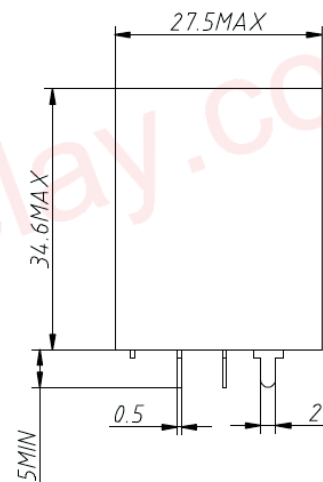

OUTLINE DIMENSIONS ,WIRING DIAGRAM, MOUNTING HOLES

Unit:mm

Physical installation dimension diagram

A

Electrical diagram

Bottom view diagram

2C

A