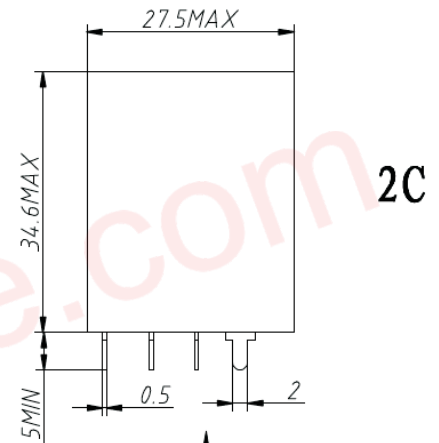

OUTLINE DIMENSIONS ,WIRING DIAGRAM, MOUNTING HOLES

Unit:mm

Physical installation dimension diagram

A

Electrical diagram

Bottom view diagram

2C

A