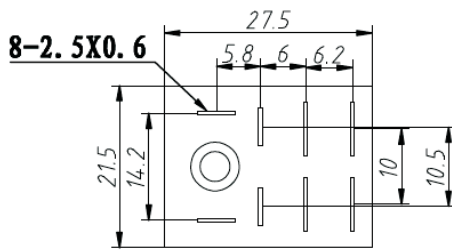

OUTLINE DIMENSIONS ,WIRING DIAGRAM, MOUNTING HOLES

Unit:mm

Physical installation dimension diagram

A

Electrical diagram

Bottom view diagram

2C

A