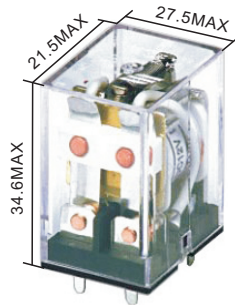

SMBH Series MINIATURE INTERMEDIATE POWER RELAY 5A

Features

- Low coil power consumption with high sensitive
- Long service endurance, high reliability
- PCB terminal, socket types available for different consideration

Ordering Information

SMBH-12VDC-F L-2C

Contact Rating

Contact arrangement	2 A / 2 C
Voltage drop	100m Ω MAX
Contact material	Silver alloy: AgCdO、AgSnO ₂ 、AgNi
Contact rating	10A/250VAC 15A/250VAC
Max switching voltage	250VAC
Max switching current	15A
Max switching power	3750VA
Electrical endurance (frequency: 900 ops/h)	1x10 ⁵ ops
Mechanical endurance (frequency: 7200 ops/h)	1x10 ⁷ ops