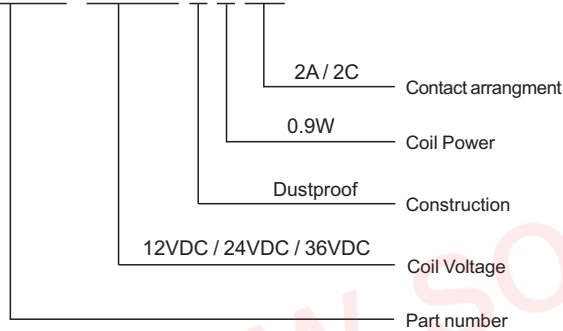

SMBH Series MINIATURE INTERMEDIATE POWER RELAY 5A

Features

- Low coil power consumption with high sensitive
- Long service endurance, high reliability
- PCB terminal, socket types available for different consideration

Ordering Information

SMBH-12VDC-F L-2C

Contact Rating

Contact arrangement	2 A / 2 C
Voltage drop	100m Ω MAX
Contact material	Silver alloy: AgCdO、AgSnO ₂ 、AgNi
Contact rating	10A/250VAC 15A/250VAC
Max switching voltage	250VAC
Max switching current	15A
Max switching power	3750VA
Electrical endurance (frequency: 900 ops/h)	1x10 ⁵ ops
Mechanical endurance (frequency: 7200 ops/h)	1x10 ⁷ ops

Remark:1)All above data is initial value

Coil Data

(at 20°C)

Power dissipation W	Voltage VDC	Current mA	Resistance Ω ± 10%	Pick-up voltage	Drop-out voltage	Max allowable
Approx 0.9W	12	75	160	75%Max	10%Min	130%
	24	36.9	650			
	48	18.5	2600			