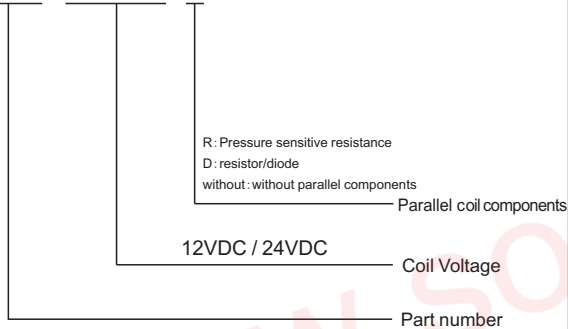

Ordering Information

SQ6-12VDC-R

Contact Rating

Contact arrangement	A
Voltage drop	$\leq 200\text{mV}$
Contact material	Silver alloy: AgCdO、AgSnO ₂ 、AgNi
Contact rating	100A 180A
Max switching voltage	50VDC
Max switching current	180A
Max switching power	2400W
Work time limited	$\leq 5\text{min}$
Electrical endurance	$\geq 50000\text{ops}$

SQ6 SERIES

OUTLINE DIMENSIONS , WIRING DIAGRAM

Unit:mm

Physical installation dimension diagram

Bottom view diagram

Electrical diagram

Tolerance: ± 0.1

This product specification only for your reference, we will not notify you if we do any improvement. We reserve all the right for the final explanation