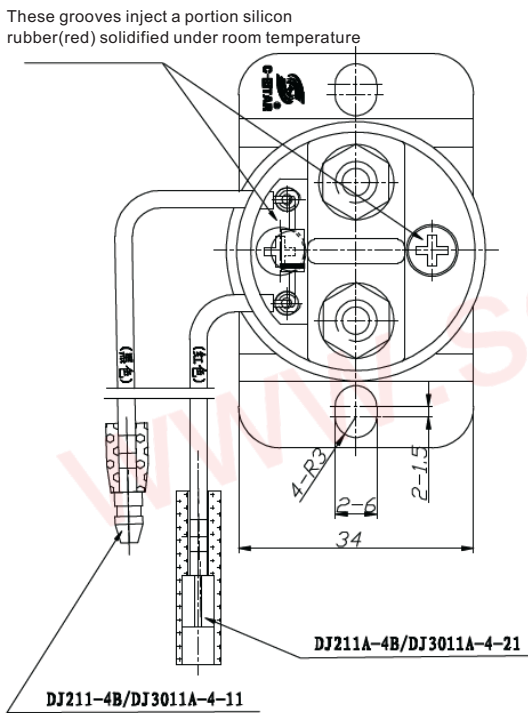

This product specification only for your reference, we will not notify you if we do any improvement. We reserve all the right for the final explanation

Web: www.songle.com www.songlerelay.com

Add.: CW7, Zone A, Far East Industrial Park, Yuyao City, Zhejiang, China Zip Code: 315400

SQ6 SERIES

OUTLINE DIMENSIONS , WIRING DIAGRAM

Unit:mm

Physical installation dimension diagram

Bottom view diagram

Electrical diagram

Tolerance: ± 0.1

This product specification only for your reference, we will not notify you if we do any improvement. We reserve all the right for the final explanation