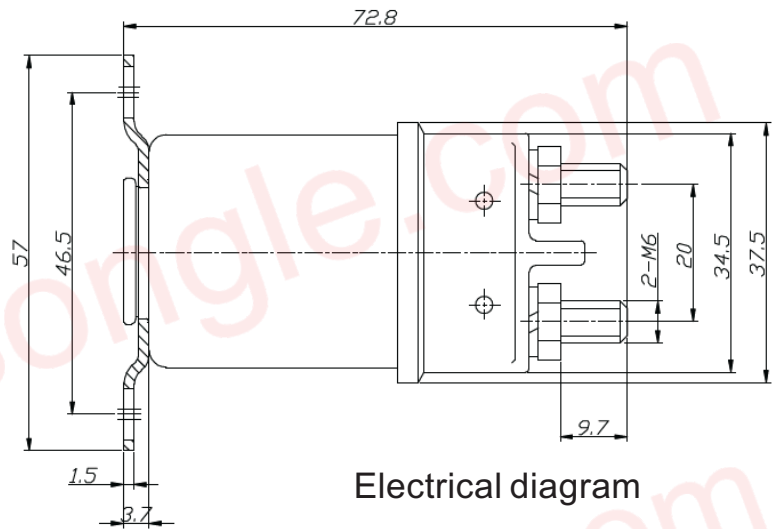

SQ6 SERIES

OUTLINE DIMENSIONS , WIRING DIAGRAM

Unit:mm

Physical installation dimension diagram

Bottom view diagram

Electrical diagram

Tolerance: ± 0.1

This product specification only for your reference, we will not notify you if we do any improvement. We reserve all the right for the final explanation