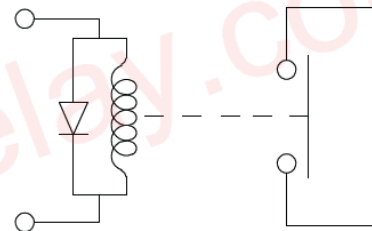

SQ6 SERIES

OUTLINE DIMENSIONS , WIRING DIAGRAM

Unit:mm

Physical installation dimension diagram

Bottom view diagram

Electrical diagram

Tolerance: ± 0.1

This product specification only for your reference, we will not notify you if we do any improvement. We reserve all the right for the final explanation